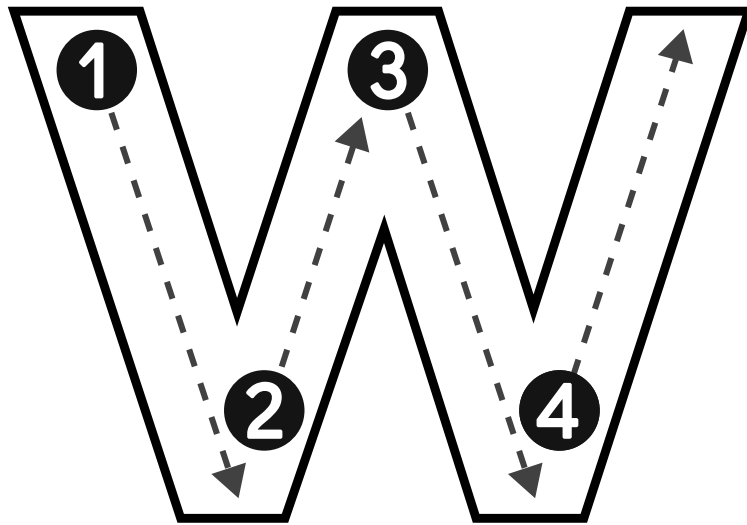

WRITING LETTERS

WRITING LETTERS

W W W W W

Handwriting practice lines consisting of two sets of three horizontal lines each. Each set includes a solid top line, a dashed middle line, and a solid bottom line.

w w				

Trace and Color

Red

Green

Letter W Tracing Templates

Tracing guide for uppercase W and lowercase w. The uppercase W is shown with four numbered arrows indicating the stroke order: 1 (down-left), 2 (up-right), 3 (down-left), and 4 (up-right). The lowercase w is shown with four numbered arrows indicating the stroke order: 1 (down-left), 2 (up-right), 3 (down-left), and 4 (up-right). A small illustration of a walnut is shown to the right of the uppercase W. Below the guide are two rows of dotted uppercase W and lowercase w for tracing.

Tracing guide for uppercase W and lowercase w. A large dotted line starts at a solid dot at the top left, forms the shape of an uppercase W, and ends at a solid dot at the bottom right. A small lowercase w is shown at the bottom right, connected to the end of the dotted line.