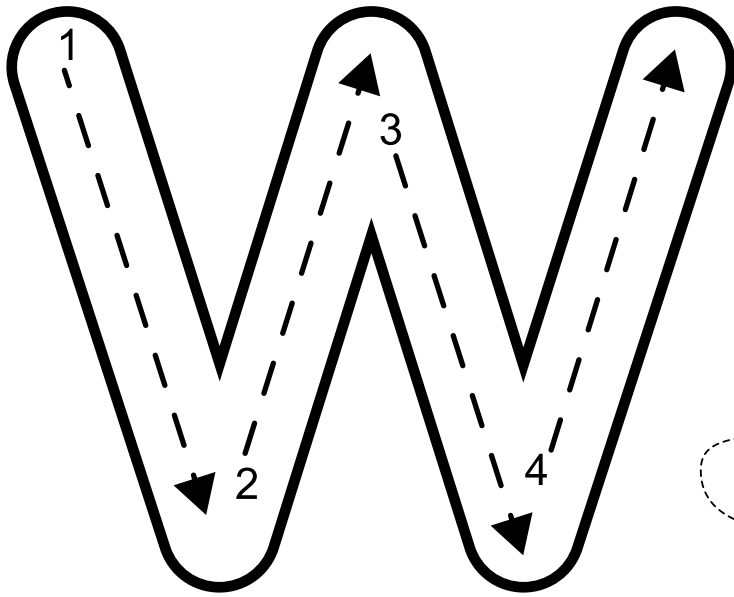

WRITING LETTERS

WRITING LETTERS

W W W W W

Handwriting practice lines consisting of two sets of three horizontal lines each. Each set includes a solid top line, a dashed middle line, and a solid bottom line.

Wing

Wrench

Web

W is for Worm.

w is for watch.

Walrus

W w

Write the letters.

w w				

Trace and Color

Red

Green

Letter W Tracing Templates

Tracing guide for uppercase W and lowercase w. The uppercase W is shown with four numbered arrows indicating the stroke order: 1 (down-left), 2 (up-right), 3 (down-left), and 4 (up-right). The lowercase w is shown with four numbered arrows indicating the stroke order: 1 (down-left), 2 (up-right), 3 (down-left), and 4 (up-right). A small illustration of a walnut is shown to the right of the uppercase W. Below the guide are two rows of dotted uppercase W and lowercase w for tracing.

Tracing guide for uppercase W and lowercase w. A large dotted line starts at a solid dot at the top left, forms the shape of an uppercase W, and ends at a solid dot at the bottom right. A small lowercase w is shown at the bottom right, connected to the end of the dotted line.