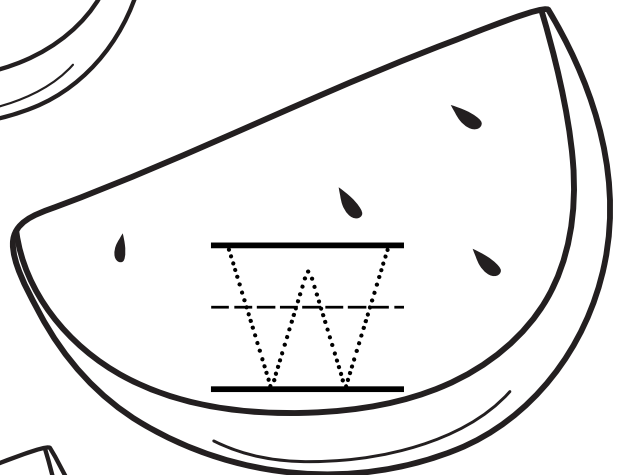

WRITING LETTERS

WRITING LETTERS

W W W W W

Handwriting practice lines consisting of two sets of three horizontal lines each. Each set includes a solid top line, a dashed middle line, and a solid bottom line.

w w				

Trace and Color

Red

Green

Letter W Tracing Templates

Tracing guide for uppercase W and lowercase w. The uppercase W is shown with four numbered arrows indicating the stroke order: 1 (down-left), 2 (up-right), 3 (down-left), and 4 (up-right). The lowercase w is shown with four numbered arrows indicating the stroke order: 1 (down-left), 2 (up-right), 3 (down-left), and 4 (up-right). A small illustration of a walnut is shown to the right of the uppercase W. Below the guide are two rows of dotted uppercase W and lowercase w for tracing.

Tracing guide for uppercase W and lowercase w. A large dotted line starts at a solid dot at the top left, forms the shape of an uppercase W, and ends at a solid dot at the bottom right. A small lowercase w is shown at the bottom right, connected to the end of the dotted line.