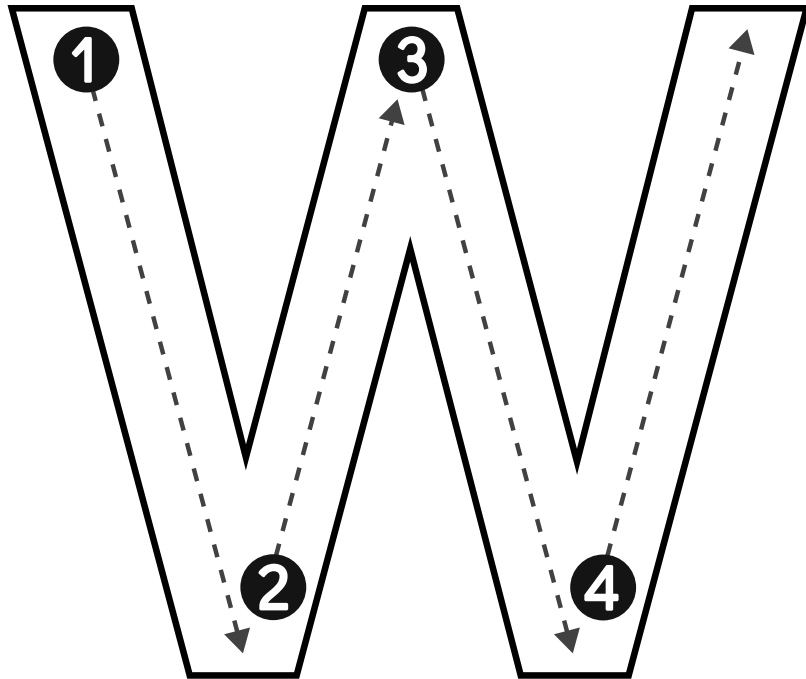

WRITING LETTERS

WRITING LETTERS

W W W W W

Handwriting practice lines consisting of two sets of three horizontal lines each. Each set includes a solid top line, a dashed middle line, and a solid bottom line.

w w				

Trace and Color

Red

Green

Letter W Tracing Templates

Tracing guide for uppercase W and lowercase w. The uppercase W is shown with four numbered arrows indicating the stroke order: 1 (down-left), 2 (up-right), 3 (down-left), and 4 (up-right). The lowercase w is shown with four numbered arrows indicating the stroke order: 1 (down-left), 2 (up-right), 3 (down-left), and 4 (up-right). A small illustration of a walnut is shown to the right of the uppercase W. Below the guide are two rows of dotted uppercase W and lowercase w for tracing.

Tracing guide for uppercase W and lowercase w. A large dotted line starts at a solid dot at the top left, forms the shape of an uppercase W, and ends at a solid dot at the bottom right. A small lowercase w is shown at the bottom right, connected to the end of the dotted line.