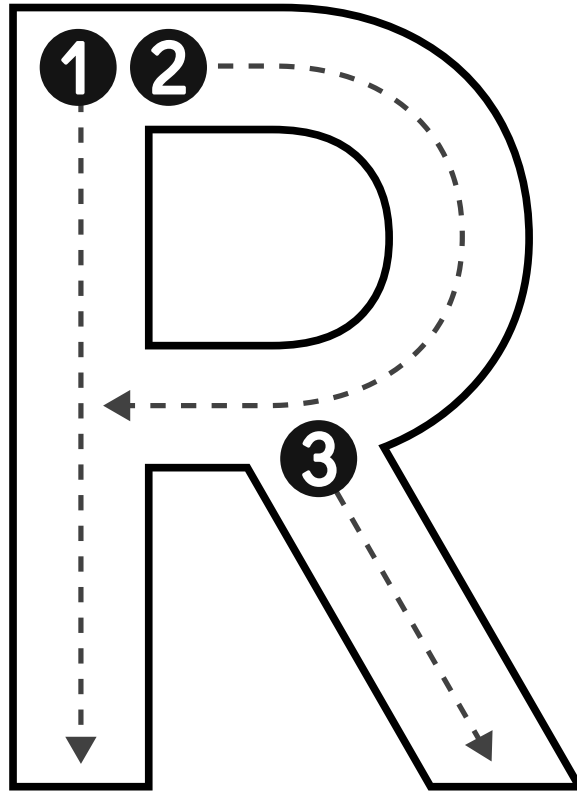

WRITING LETTERS

R R R R R

Handwriting practice lines consisting of two sets of three horizontal lines each. Each set includes a solid top line, a dashed middle line, and a solid bottom line.

WRITING LETTERS

r r r r r

Handwriting practice lines consisting of two sets of three horizontal lines each. Each set includes a solid top line, a dashed middle line, and a solid bottom line.

Uppercase R Tracing Practice

Write the letters.

Rr				

Trace and Color

Red

Pink

Letter R Tracing Templates

Tracing guide for uppercase R and lowercase r. The uppercase R is shown with three numbered arrows indicating stroke order: 1 (vertical line down), 2 (curved top), and 3 (diagonal leg). The lowercase r is shown with two numbered arrows: 1 (vertical line down) and 2 (curved top). An illustration of a bowl of ramen is positioned above the lowercase r. Below the tracing guide are two rows of dotted letters for tracing: the first row contains 'Rr Rr Rr' and the second row contains 'Rr Rr Rr'.

Large dotted uppercase R and lowercase r for tracing. The uppercase R is at the top, and the lowercase r is at the bottom right. A solid lowercase r is positioned at the bottom right corner of the panel.