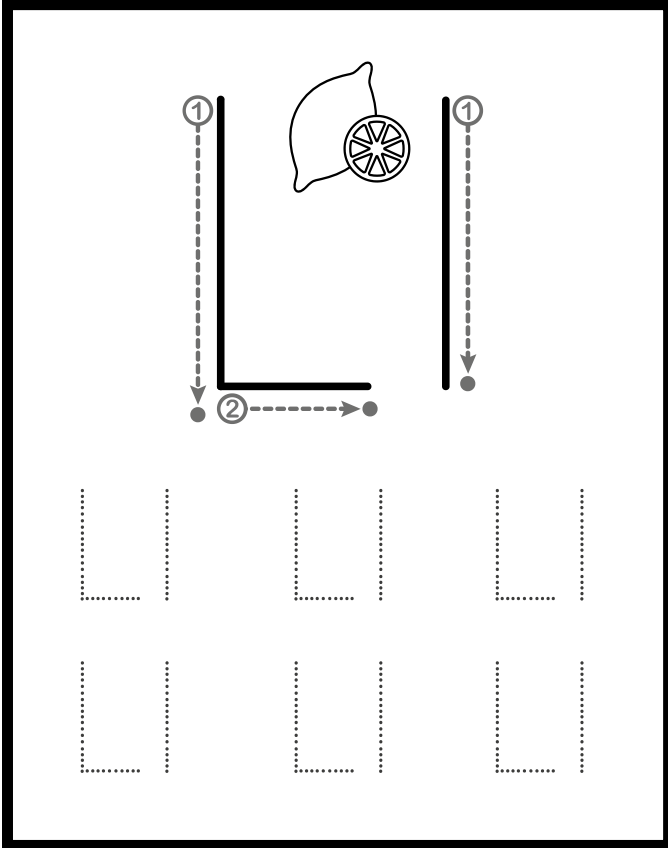

WRITING LETTERS

WRITING LETTERS

Two sets of handwriting practice lines. Each set consists of a solid top line, a dashed middle line, and a solid bottom line.

Uppercase L Tracing Practice

L

Tracing practice grid consisting of 15 rows. Each row contains 12 vertical columns. The first column of each row contains a solid uppercase letter 'L'. The remaining 11 columns are empty for tracing practice. Each row is bounded by a solid top line, a dashed middle line, and a solid bottom line.

Tracing lines for the letter L.

Tracing lines for the letter L.

Tracing lines for the letter L.

Leaf

Lobster

Lion

Lake

Lamp

Log

Lemon

Three sets of handwriting practice lines, each consisting of a solid top line, a dashed middle line, and a solid bottom line, with vertical dotted lines for column guides.

L is for Ladybug.

l is for leaf.

Lion

Write the letters.

L I				

Trace and Color

Green

Yellow

Letter L Tracing Templates

LI Tracing Page with Pictures